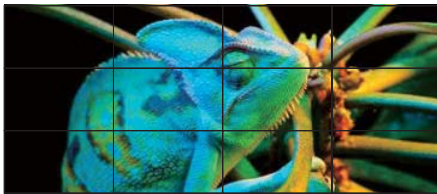

Bezel to Bezel
3.5mm
2.25mm(Left/Top)
1.25mm(Right/Bottom)