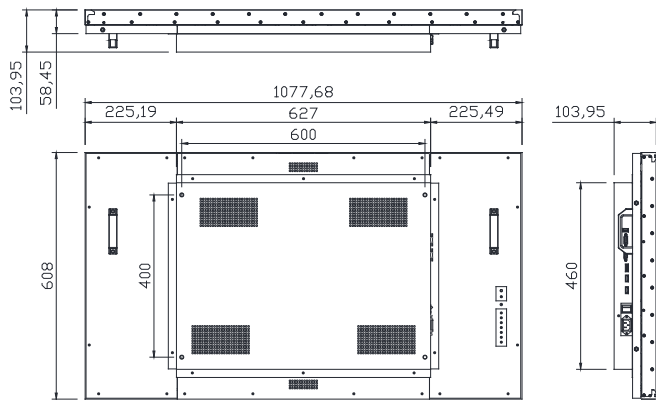

# 49 inch CL-49RMF11\_21

## Dimension

## Specification / CL-49RMF11\_21

PANEL		Operation	
Screen Size	49"	Operating Temperature	0°C ~ 50°C
Seam size(Bezel to Bezel)	3.5mm	Humidity	10% ~ 90%
Aspect Ratio	16 : 9	Life Time	50,000 hrs
Native Resolution(Super narrow)	1,920 x 1,080 (FHD)	Power Input Condition	
Brightness	450cd / m <sup>2</sup> 700cd / m <sup>2</sup>	Input Voltage	AC 100V to AC240V
Contrast Ratio	1,300 : 1	Normal Frequency	50/60Hz
Dynamic CR	500,000 : 1	Physical Specification	
Viewing Angle(H x V)	178 x 178	Dimension(W x H x D)	1,077.6(W) x 607.8(H) x 104(D)
Response Time	12ms(G to G)	Weight	31kg
Color Depth	16.7M	VESA Standard Mount Interface	600 x 400
Power Consumption	280W	Accessory	
Connectivity		Accessory	Remote Controller, Power cable, User Manual, RS-232C Cable HDMI cable
In/Out connection(Daisy Chain)		Optional Accessory	Wall mount bracket, Stand floor
HDMI In/Out	1/1		
DP In	1		
RS-232C In/Out	1/1		
USB (Service port)	1		
RJ45 In (Option)	1		
HD-SDI In/Out (Option)	1/1		