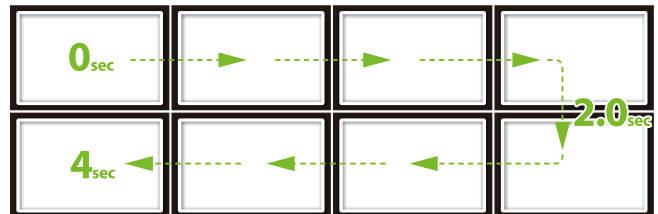

Overload Protection

To enable more stable system management, Cima MLED minimized overload of electric current by sequential power supply rather than simultaneous power supply.

Anti Fire System

All models of CIMA MLED has Anti Fire System inside. As there are some causes of heat and high temperature such as internal environment, long time use, and multiple connections of various units, Anti Fire system prevents increase of temperature for user's safety. (Warning message and automatic power off at certain temperature).

< High internal temperature of the screen, There is a risk of fire >

• If the internal temperature rises up to 85°C(185°F), below message will automatically appear.(Warning Message)

• If the internal temperature reaches up to 90°C(194°F), monitor will be turned off automatically after displaying below message for 30 seconds. (If the temperature decreases under 85°C(185°F), the warning message disappears)

< The fire risk due to high internal temperature, Monitor will be turned off >

[Auto Power-off]

Specification / CL-49RMF11_21

PANEL		Operation	
Screen Size	49"	Operating Temperature	0°C ~ 50°C
Seam size(Bezel to Bezel)	3.5mm	Humidity	10% ~ 90%
Aspect Ratio	16 : 9	Life Time	50,000 hrs
Native Resolution(Super narrow)	1,920 x 1,080 (FHD)	Power Input Condition	
Brightness	450cd / m² 700cd / m²	Input Voltage	AC 100V to AC240V
Contrast Ratio	1,300 : 1	Normal Frequency	50/60Hz
Dynamic CR	500,000 : 1	Physical Specification	
Viewing Angle(H x V)	178 x 178	Dimension(W x H x D)	1,077.6(W) x 607.8(H) x 104(D)
Response Time	12ms(G to G)	Weight	31kg
Color Depth	16.7M	VESA Standard Mount Interface	600 x 400
Power Consumption	280W	Accessory	
Connectivity		Accessory	Remote Controller, Power cable, User Manual, RS-232C Cable HDMI cable
In/Out connection(Daisy Chain)		Optional Accessory	Wall mount bracket, Stand floor
HDMI In/Out	1/1		
DP In	1		
RS-232C In/Out	1/1		
USB (Service port)	1		
RJ45 In (Option)	1		
HD-SDI In/Out (Option)	1/1		

▶ The specification could be changed without prior notice ◀